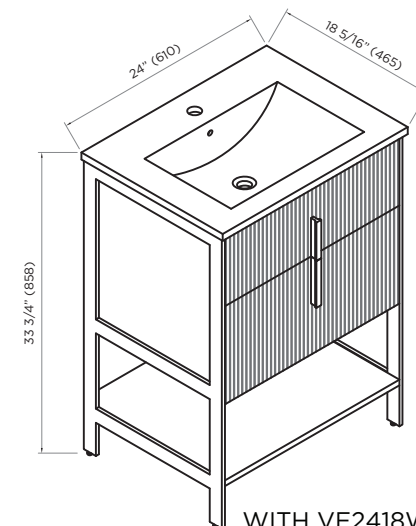

SPECIFICATIONS / TECHNICAL DATA

SERENITY VANITY COLLECTION

24"

WITH VET2418

Front View

Side View

Back View

WITH VE2418W

ATTENTION! Dimensions may vary by up to 3/8". It is highly recommended to pull all dimensions of actual model for installation and measuring purposes.

MODEL# SE24