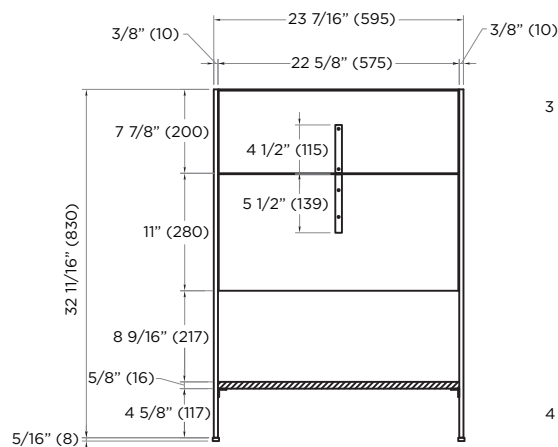

SPECIFICATIONS / TECHNICAL DATA

SERENITY VANITY COLLECTION

24"

WITH VET2418

Front View

Side View

Back View

WITH VE2418W

ATTENTION! Dimensions may vary by up to 3/8". It is highly recommended to pull all dimensions of actual model for installation and measuring purposes.

MODEL# SE24