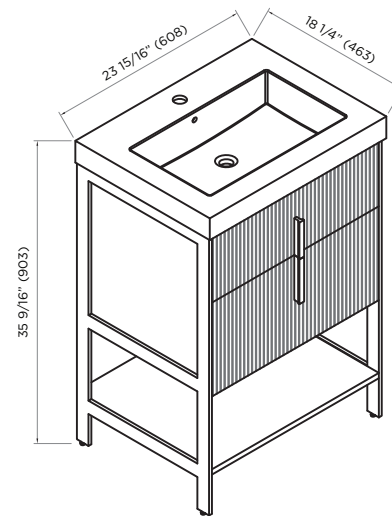

SPECIFICATIONS / TECHNICAL DATA

SERENITY VANITY COLLECTION

24"

WITH VET2418

Front View

Side View

Back View

WITH VE2418W

ATTENTION! Dimensions may vary by up to 3/8". It is highly recommended to pull all dimensions of actual model for installation and measuring purposes.

MODEL# SE24