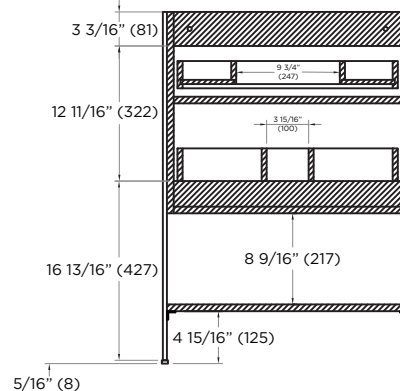

SPECIFICATIONS / TECHNICAL DATA

SERENITY VANITY COLLECTION

24"

WITH VET2418

Front View

Side View

Back View

WITH VE2418W

ATTENTION! Dimensions may vary by up to 3/8". It is highly recommended to pull all dimensions of actual model for installation and measuring purposes.

MODEL# SE24