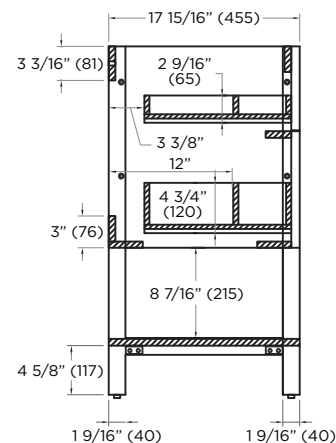

SPECIFICATIONS / TECHNICAL DATA

SERENITY VANITY COLLECTION

24"

WITH VET2418

Front View

Side View

Back View

WITH VE2418W

ATTENTION! Dimensions may vary by up to 3/8". It is highly recommended to pull all dimensions of actual model for installation and measuring purposes.

MODEL# SE24